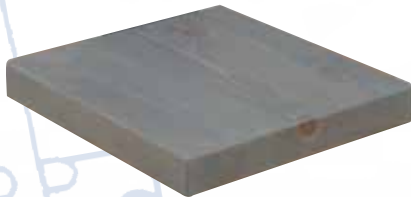

SWF-GREY

AVAILABLE THICKNESS: 1.6" OR 2.5"

SIZE: Ø24" Ø30" Ø46" 24"X24" 30"X24" 30"X 30"
30"X42" 30"X48" 36"X36" 30" X 60" 36" X 72"

SWB-GREY

SWB-WALNUT

BEECH WOOD TABLE TOPS

SWB-HONEY

SWB-MAHOGANY