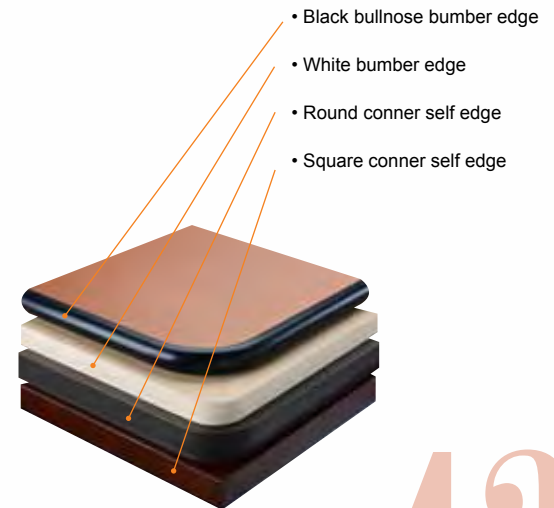

WITH WOOD EDGE

WITH SELF EDGE

TABLE & BASE

GRANITE TABLE TOPS

G-201 GOLDEN PEARL

G-203 TUBA

G-210 RUBY RED

G-202 VOLCANO